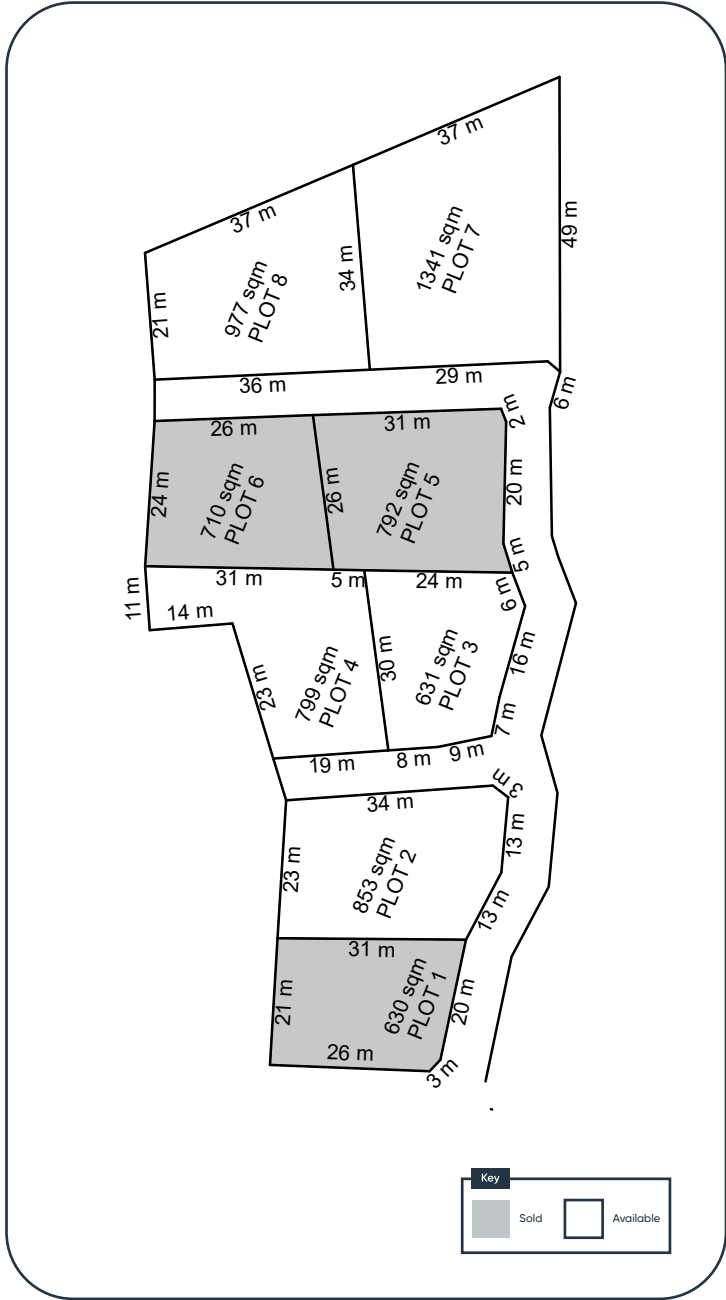

# Area 39

## Site 6

Plot No.	Size (Sqm)	Price (MK)
01	630	7,500,000
02	853	9,800,000
03	631	7,500,000
04	799	9,200,000
05	792	9,100,000
06	710	8,300,000
07	1341	13,800,000
08	977	11,000,000

WhatsApp or Call

**+265 881 773 734 or +265 984 210 284**